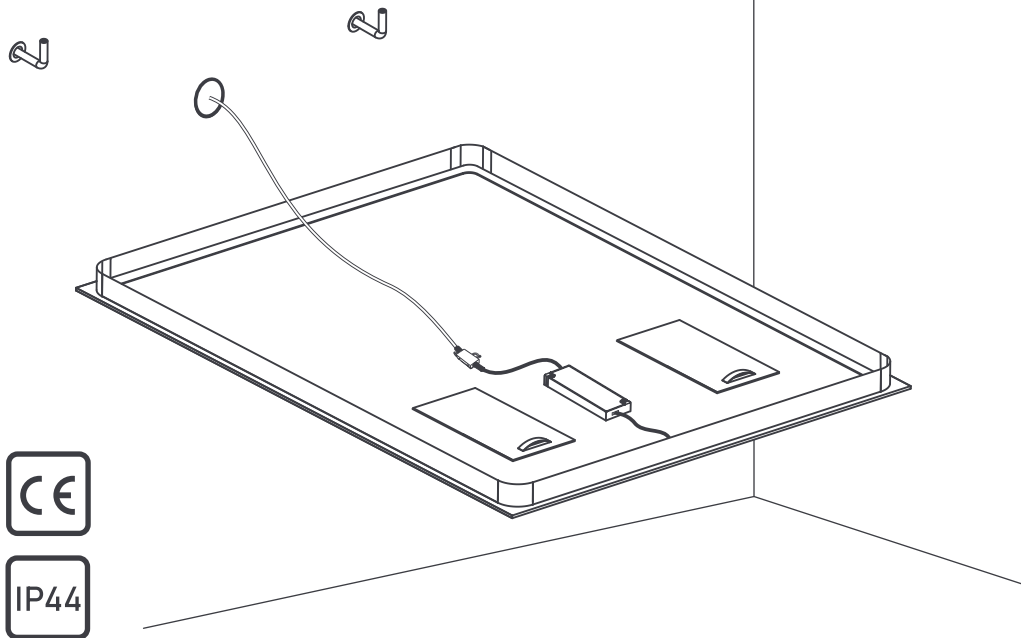

TECHNICAL DATA