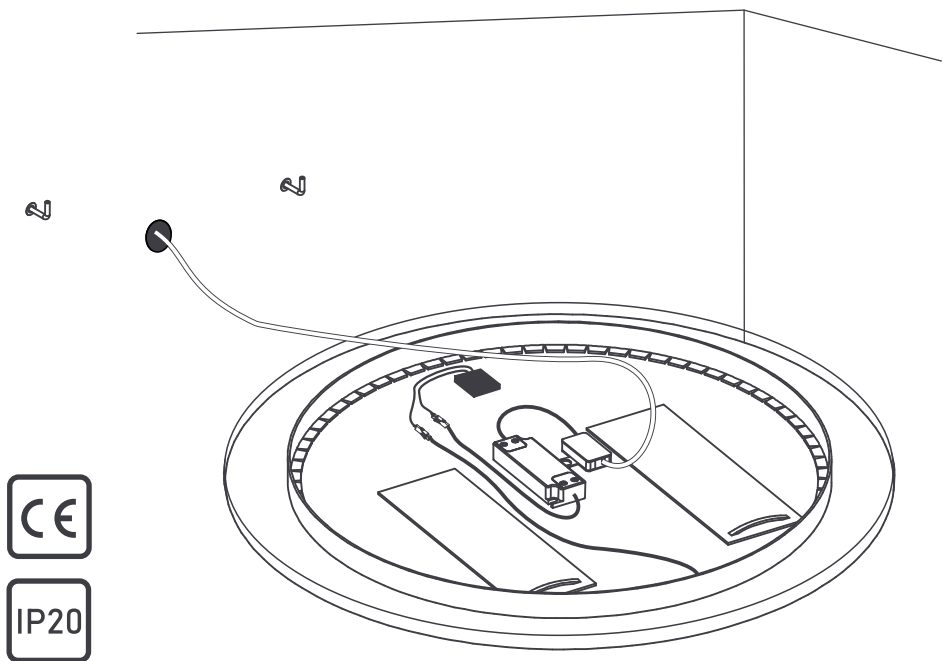

TECHNICAL DATA