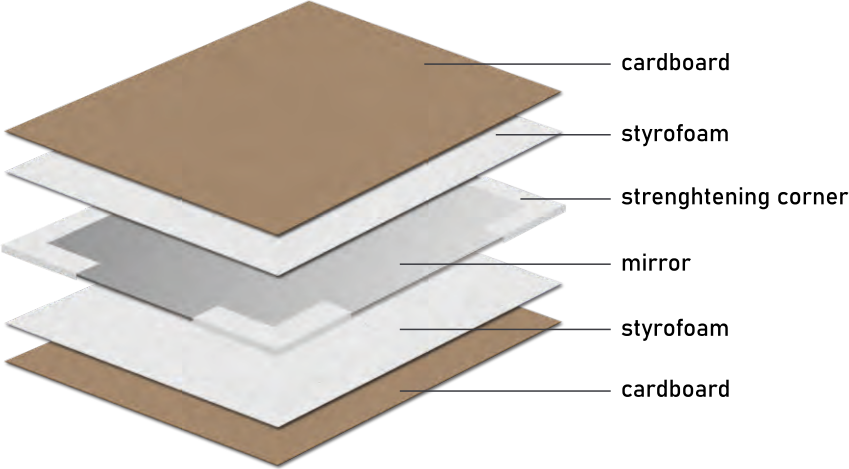

We care about every detail

SAFE PACKAGING SYSTEM