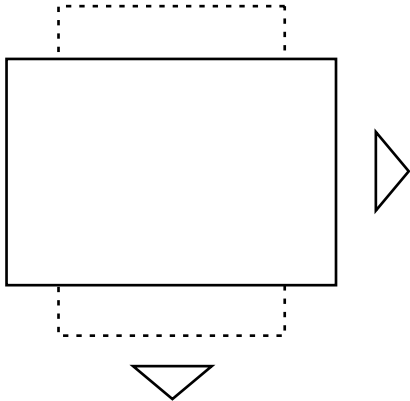

FLEXIBLE INSTALLATION