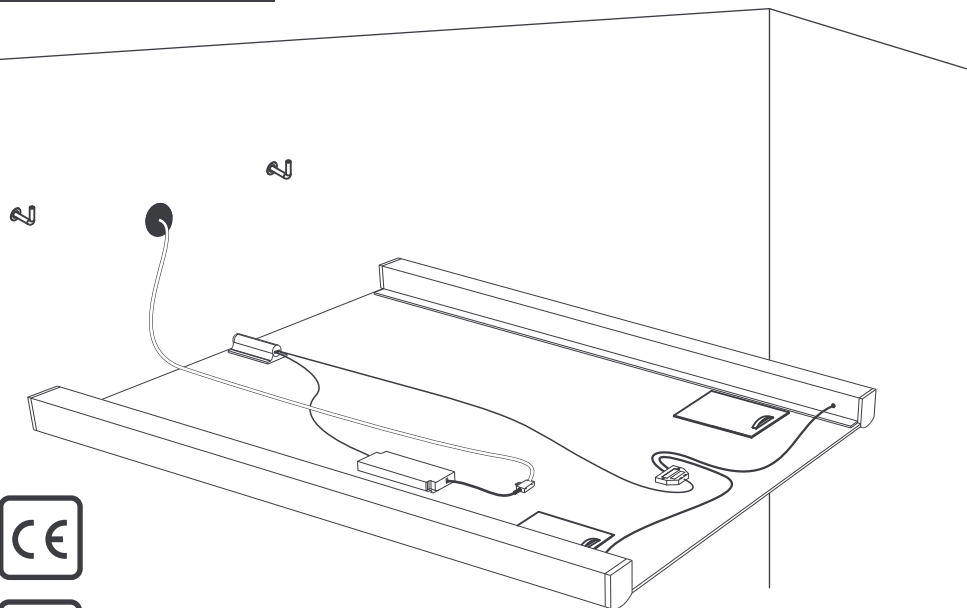

TECHNICAL DATA