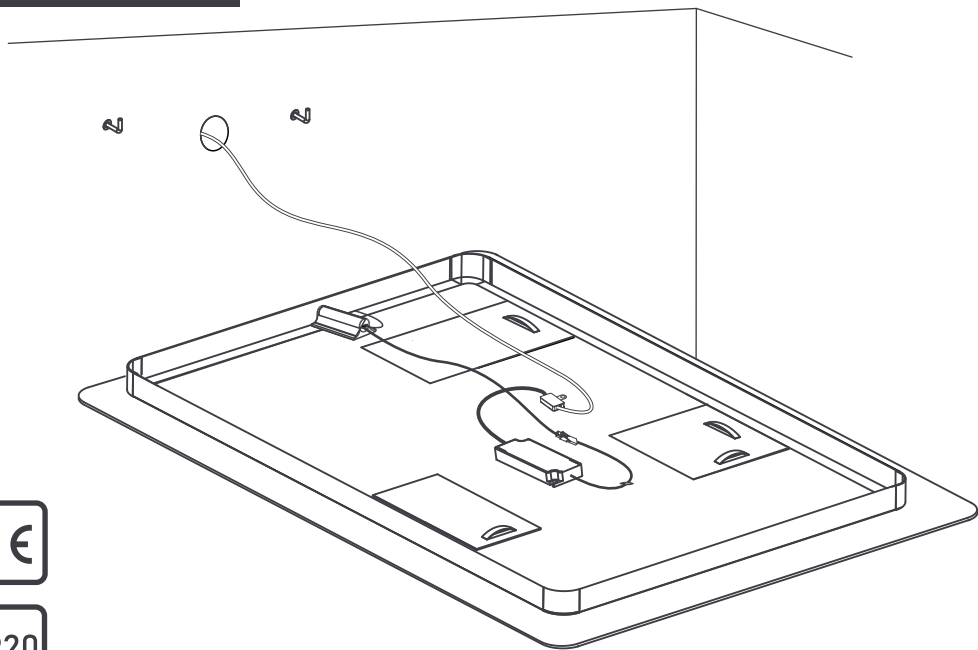

## TECHNICAL DATA

500x900mm

## ACCESSORIES

Additional functions

MIRROR WATCH

TOUCH SWITCH

SP16

Rectangular, rounded mirror  
with LED backlight.

## TECHNICAL DATA

500x800mm