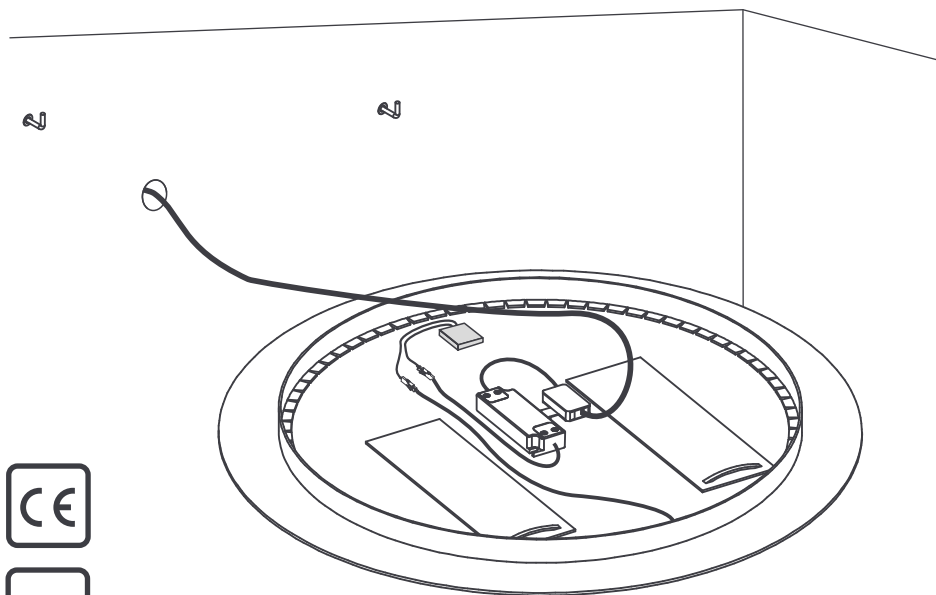

TECHNICAL DATA