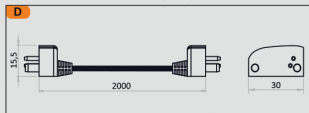

**Profil Set**  
10.01.125.XY/Lmm

**Movement**  
10.01.125.XY/MOV

**Movement+USB**  
10.01.125.XY/MOV/USB

**Connector 5**

**Left with cable**  
10.01.125.XY/CON5

**Connector 6**

**Right with cable**  
10.01.125.XY/CON6

**Connector 3 - 2m**  
10.01.125.XY/CON3/2m

**Left Connector**  
10.01.125.XY/LC

**Right Connector**  
10.01.125.XY/RC

**Connector 2**  
10.01.125.XY/CON2

**Mounting plate**  
10.01.125.XY/MP

Zeskanuj i zobacz więcej.