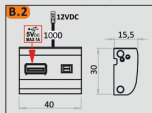

**Profil Set**  
10.01.125.XY/Lmm

**Movement**  
10.01.125.XY/MOV

**Movement+USB**  
10.01.125.XY/MOV/USB

**Connector 5**

**Left with cable**  
10.01.125.XY/CON5

**Connector 6**

**Right with cable**  
10.01.125.XY/CON6

**Connector 3 - 2m**  
10.01.125.XY/CON3/2m

**Left Connector**  
10.01.125.XY/LC

**Right Connector**  
10.01.125.XY/RC

**Connector 2**  
10.01.125.XY/CON2

**Mounting plate**  
10.01.125.XY/MP

Zeskanuj i zobacz więcej.