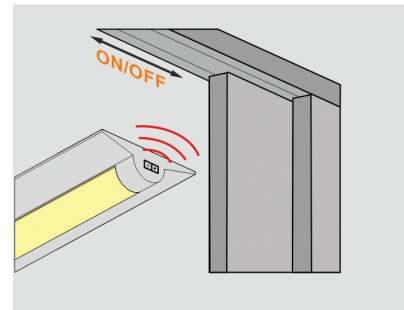

NIKKA SWITCH

NIKKA DOOR

NIKKA PIR

NIKKA MOVEMENT

NIKKA

120 lm	RCD	ERAC	2m	III	IP 20	DC 12V	15 LED 1,5 W