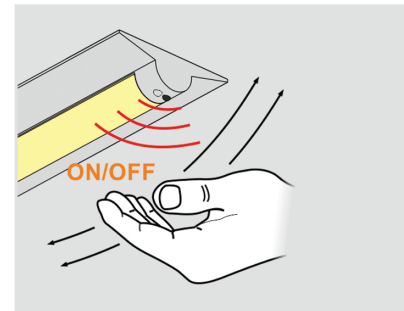

NIKKA MOVEMENT

NIKKA

120 lm	RCD	ERAC	2m	III	IP 20	DC 12V	15 LED 1,5 W