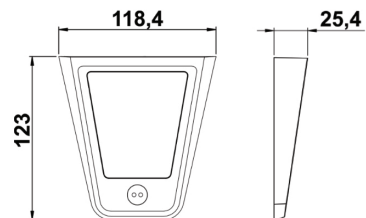

LAMP SETS

JUNO

TECHNICAL DATA

JUNO MOVEMENT 10.01.106.XY/MOV