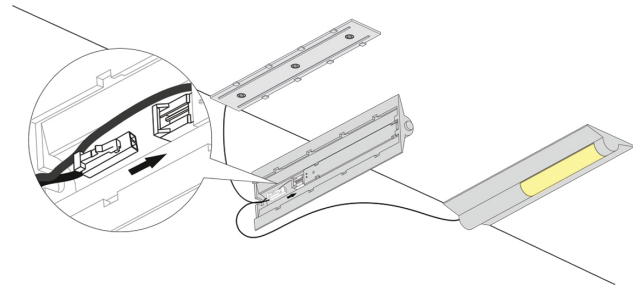

## TECHNICAL DATA

NIKKA SWITCH 10.01.48.XY

15 LED 1.5 W	DC 12V
	IP 20
	2m
120 lm	RCD

NIKKA 10.01.47.XY

15 LED 1.5 W	DC 12V
	IP 20
	2m
120 lm	RCD

SET

*Visit us*

[www.furnika.pl](http://www.furnika.pl)