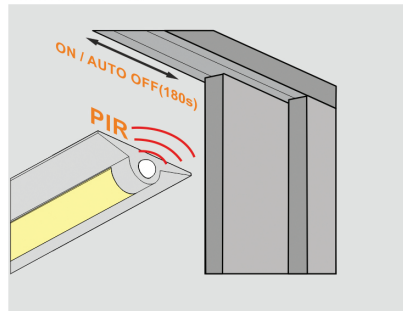

NIKKA SWITCH

NIKKA DOOR

NIKKA PIR

NIKKA MOVEMENT

NIKKA

120 lm	RCD	ERAC	2m	III	IP 20	DC 12V	15 LED 1,5 W