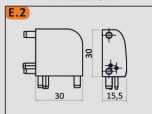

**Profil Set**  
10.01.125.XY/Lmm

**Movement**  
10.01.125.XY/MOV

**Movement+USB**  
10.01.125.XY/MOV/USB

**Connector 5**

**Left with cable**  
10.01.125.XY/CON5

**Connector 6**

**Right with cable**  
10.01.125.XY/CON6

**Connector 3 - 2m**  
10.01.125.XY/CON3/2m

**Left Connector**  
10.01.125.XY/LC

**Right Connector**  
10.01.125.XY/RC

**Connector 2**  
10.01.125.XY/CON2

**Mounting plate**  
10.01.125.XY/MP

Zeskanuj i zobacz więcej.