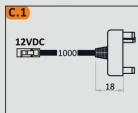

**Profil Set**  
10.01.125.XY/Lmm

**Movement**  
10.01.125.XY/MOV

**Movement+USB**  
10.01.125.XY/MOV/USB

**Connector 5**

**Left with cable**  
10.01.125.XY/CON5

**Connector 6**

**Right with cable**  
10.01.125.XY/CON6

**Connector 3 - 2m**  
10.01.125.XY/CON3/2m

**Left Connector**  
10.01.125.XY/LC

**Right Connector**  
10.01.125.XY/RC

**Connector 2**  
10.01.125.XY/CON2

**Mounting plate**  
10.01.125.XY/MP

Zeskanuj i zobacz więcej.