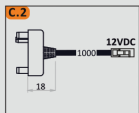

**Profil Set**  
10.01.125.XY/Lmm

**Movement**  
10.01.125.XY/MOV

**Movement+USB**  
10.01.125.XY/MOV/USB

**Connector 5**

**Left with cable**  
10.01.125.XY/CON5

**Connector 6**

**Right with cable**  
10.01.125.XY/CON6

**Connector 3 - 2m**  
10.01.125.XY/CON3/2m

**Left Connector**  
10.01.125.XY/LC

**Right Connector**  
10.01.125.XY/RC

**Connector 2**  
10.01.125.XY/CON2

**Mounting plate**  
10.01.125.XY/MP

Zeskanuj i zobacz więcej.