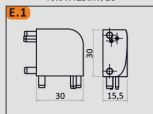

**Profil Set**  
10.01.125.XY/Lmm

**Movement**  
10.01.125.XY/MOV

**Movement+USB**  
10.01.125.XY/MOV/USB

**Connector 5**

**Left with cable**  
10.01.125.XY/CON5

**Connector 6**

**Right with cable**  
10.01.125.XY/CON6

**Connector 3 - 2m**  
10.01.125.XY/CON3/2m

**Left Connector**  
10.01.125.XY/LC

**Right Connector**  
10.01.125.XY/RC

**Connector 2**  
10.01.125.XY/CON2

**Mounting plate**  
10.01.125.XY/MP

Zeskanuj i zobacz więcej.