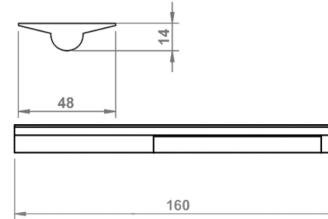

15 LED 1.5 W	DC 12V
	IP 20
	2m
120 lm	RCD

NIKKA 10.01.47.XY