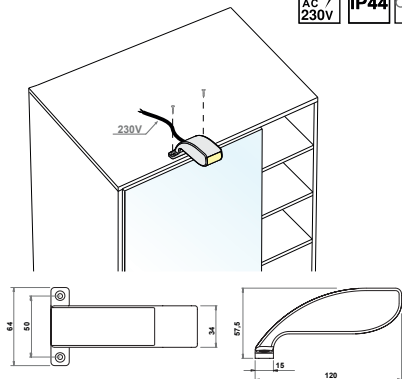

FILA

AC 230V IP44 $\varnothing$ 180 lm