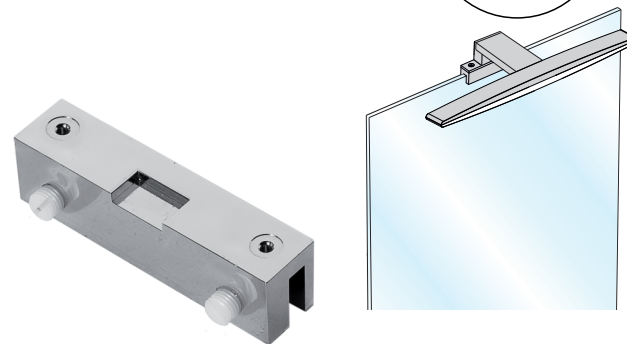

ACCESSORIES

CLIP - ELLI/ANNA/AGNES