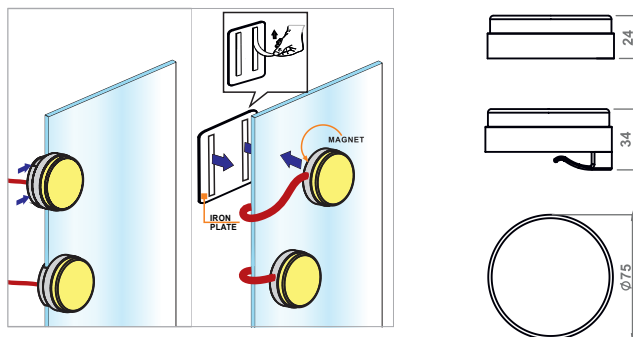

MINIBOX

12V   

230V   

RF 433 MHz

RF PIR & TOUCH

INPUT / OUTPUT: 12VDC
OUTPUT: Max 3A

Battery powered only
CR2025 / 3V

1 x Channel transmission
Range <10m

ACCESSORIES

LED DRIVER IP44 8W/15W/20W

LED DRIVER IP44 30W/40W

IP44 CONNECTOR SOCKETS

12V _{DC} / 60W	MAX
24V _{DC} / 120W	5A

IP44 CONNECTOR 3 SOCKETS

IP44 CONNECTOR 2 SOCKETS

POLA M