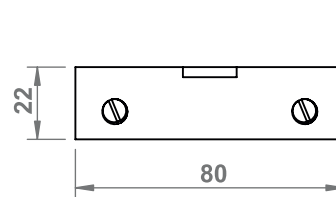

ACCESSORIES

CLIP - ELLI/ANNA/AGNES