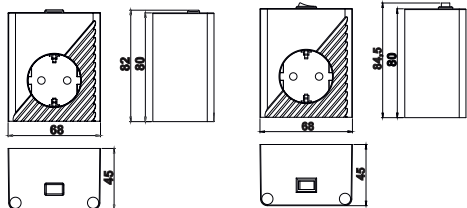

MINIBOX

12V   

230V   

RF 433 MHz

RF PIR & TOUCH

INPUT / OUTPUT: 12VDC
OUTPUT: Max 3A

Battery powered only
CR2025 / 3V

1 x Channel transmission
Range <10m