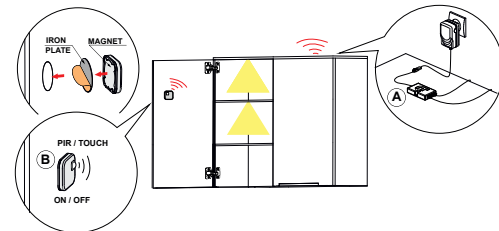

MINIBOX

12V   

230V   

RF 433 MHz

RF PIR & TOUCH

INPUT / OUTPUT: 12VDC
OUTPUT: Max 3A

Battery powered only
CR2025 / 3V

1 x Channel transmission
Range <10m