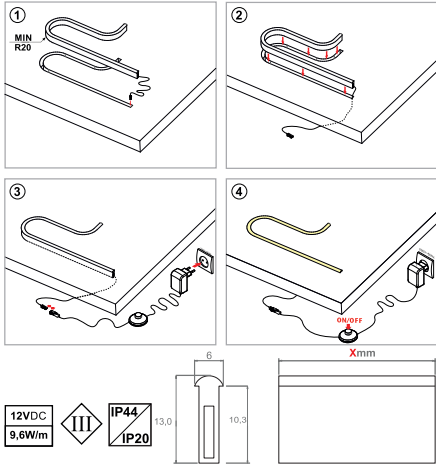

KOLOS

STELLA

TAU

FILA

AC 230V IP44 \varnothing 180 lm

RONDO S

NEON 5X13 FLEX

ELLI

MINIBOX

12V   

230V   

RF 433 MHz

RF PIR & TOUCH

INPUT / OUTPUT: 12VDC
OUTPUT: Max 3A

Battery powered only
CR2025 / 3V

1 x Channel transmission
Range <10m