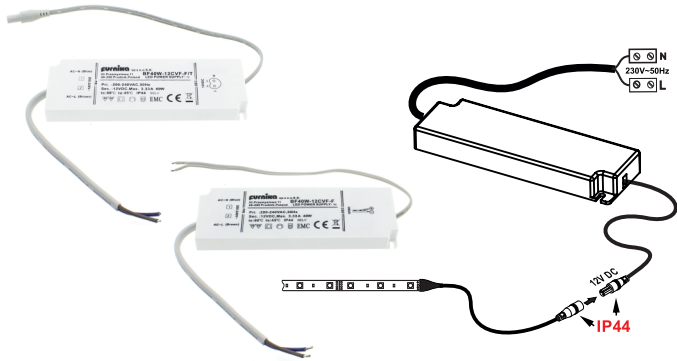

MINIBOX

12V   

230V   

RF 433 MHz

RF PIR & TOUCH

INPUT / OUTPUT: 12VDC
OUTPUT: Max 3A

Battery powered only
CR2025 / 3V

1 x Channel transmission
Range <10m

ACCESSORIES

LED DRIVER IP44 8W/15W/20W

LED DRIVER IP44 30W/40W

IP44 CONNECTOR SOCKETS

12V _{DC} / 60W	MAX
24V _{DC} / 120W	5A

IP44 CONNECTOR 3 SOCKETS

IP44 CONNECTOR 2 SOCKETS

POLA M