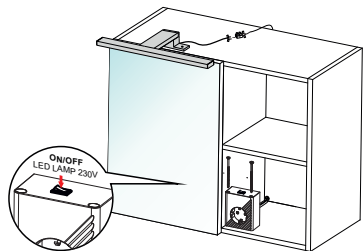

MINIBOX

12V   

230V   

RF 433 MHz

RF PIR & TOUCH

INPUT / OUTPUT: 12VDC
OUTPUT: Max 3A

Battery powered only
CR2025 / 3V

1 x Channel transmission
Range <10m