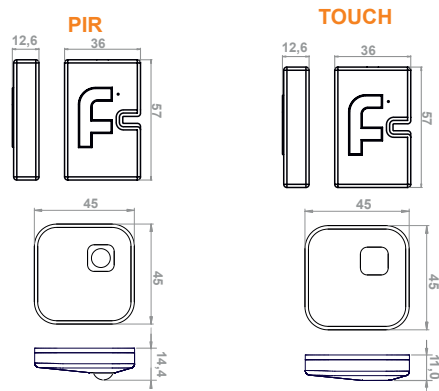

MINIBOX

12V   

230V   

RF 433 MHz

RF PIR & TOUCH

INPUT / OUTPUT: 12VDC
OUTPUT: Max 3A

Battery powered only
CR2025 / 3V

1 x Channel transmission
Range <10m