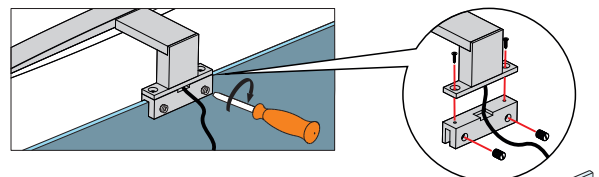

ACCESSORIES

CLIP - ELLI/ANNA/AGNES