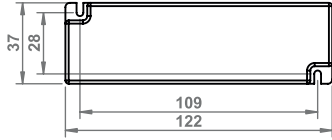

ACCESSORIES

LED DRIVER IP44 8W/15W/20W