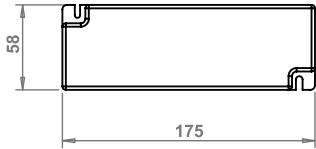

LED DRIVER IP44 30W/40W