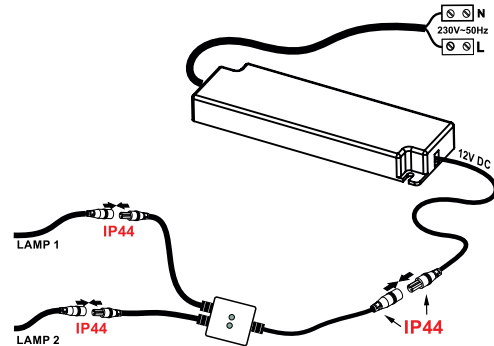

MINIBOX

12V   

230V   

RF 433 MHz

RF PIR & TOUCH

INPUT / OUTPUT: 12VDC
OUTPUT: Max 3A

Battery powered only
CR2025 / 3V

1 x Channel transmission
Range <10m

ACCESSORIES

LED DRIVER IP44 8W/15W/20W

LED DRIVER IP44 30W/40W

IP44 CONNECTOR SOCKETS

12V _{DC} / 60W	MAX
24V _{DC} / 120W	5A

IP44 CONNECTOR 3 SOCKETS

IP44 CONNECTOR 2 SOCKETS

POLA M