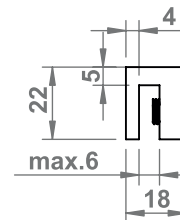

ACCESSORIES

CLIP - ELLI/ANNA/AGNES