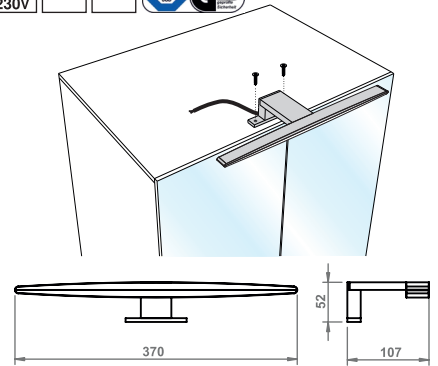

MINIBOX

12V   

230V   

RF 433 MHz

RF PIR & TOUCH

INPUT / OUTPUT: 12VDC
OUTPUT: Max 3A

Battery powered only
CR2025 / 3V

1 x Channel transmission
Range <10m